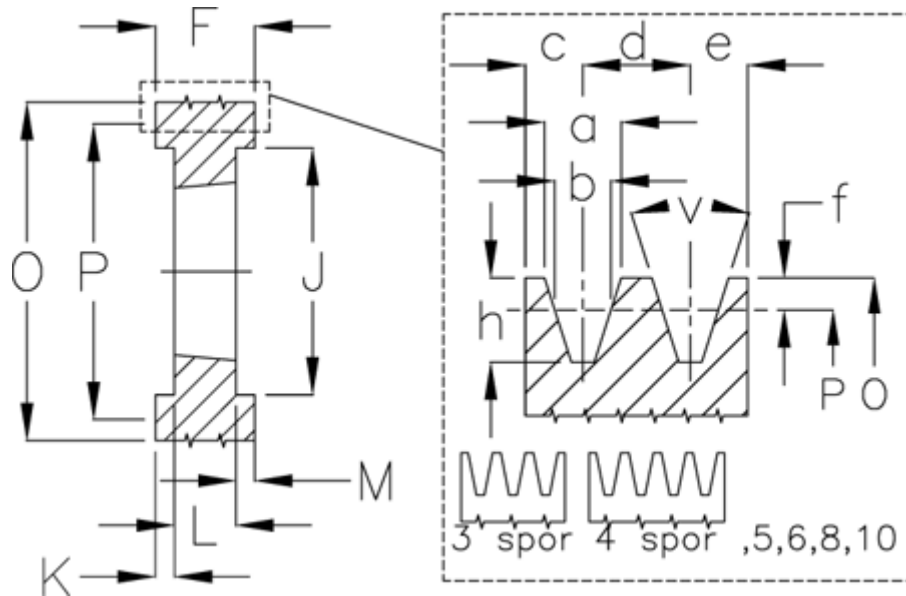

Article number: 604110014006

Description: V-belt pulley SPA 140/6 TL2517

Measures

a	= 12.7	For bush	= 2517	O	= 145.5
b	= 11.0	h	= 13.8	P	= 140
Bush ζ max	= 60	J	= 106	Type	= SPA
c	= 10.0	K	= 25	v	= 38 degrees
d	= 15.0	L	= 45		
e	= 10.0	m	= 25.0		
f	= 2.8	N	= -		
F	= 95	Number of ribs	= 6		